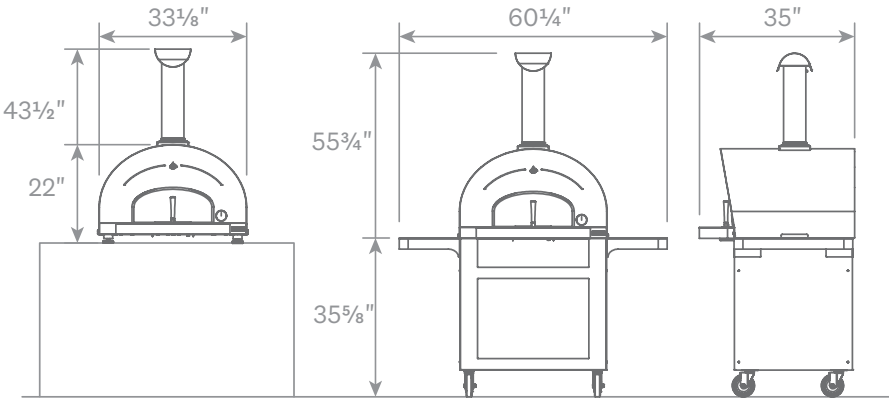

Dimensions

Specifications

- Fuel Wood
- Heat Up Time 14 min
- Oven Temp..... Up to 750 F
- Weight Counter Top 220 lbs.
- Weight with Rolling Base 375 lbs.
- Oven Floor Size 4.0 sq. ft.
- Clearance to Combustibles..... 8 in. back/sides