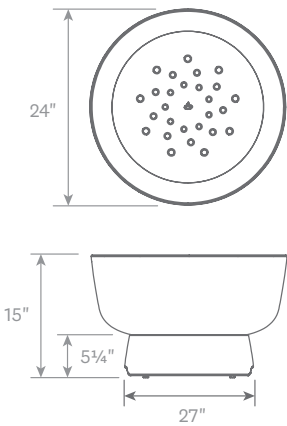

Dimensions

Air Flow

Our LoSmoke™ system delivers a measured amount of air from below and around the side of the bowl. Air flows up through and around the fire grate to keep your fire burning strong.

Specifications