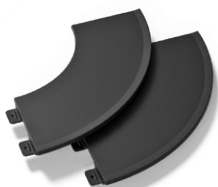

CAST IRON GRILL QUARTERS 912-3840

- Heavy iron grills with excellent heat retention, good for searing meats to seal in flavor
- Finished with durable food grade enamel

CAST IRON GRIDDLE QUARTERS 912-3841

- The flat cast iron surface provide the versatility of a cast iron frying pan + that wood fired flavor
- Finished with durable food grade enamel