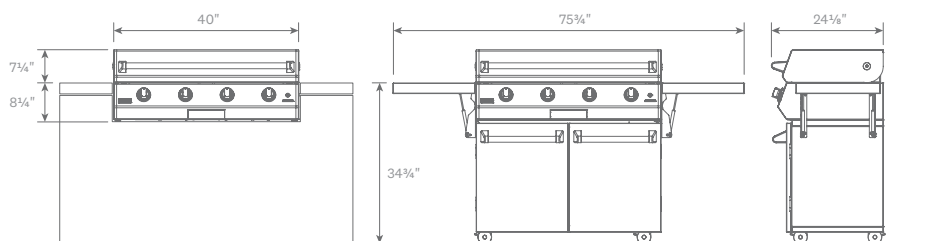

Dimensions

Built-in installations, minimum cutout dimensions

Non-combustible enclosure	8-1/4" H x 40-1/16" W x 19-11/16" D
Combustible enclosure using the Build-In Liner	8-9/16" H x 42" W x 19-15/16" D

HearthStone Outdoor enameled cast iron holds its heat exceptionally well. Please be sure to keep all combustible and non-combustible materials away from the unit while in use (12" for built-in units/ 24" for counter-top units) Please check your local codes.

Specifications

Griddle Material	Enameled Cast Iron	Fuel type	LP
Griddle surface dimensions	37" x 17 1/2"	Fuel conversion to NG	Kit Included
Griddle area	.648 sq in	Number of burners	4
Burger count	27	BTUs per burner	9000 BTUs
Exterior Material	304 Stainless Steel	Total surface BTUs	36000 BTUs
Burner Material	304 Stainless Steel	Ignition type	Continuous Spark
Configurations	Built-in / Counter top / Rolling Base	Knobs	LED-lit, orange / white

Note: Refer to the owner's manual for definitive specifications.