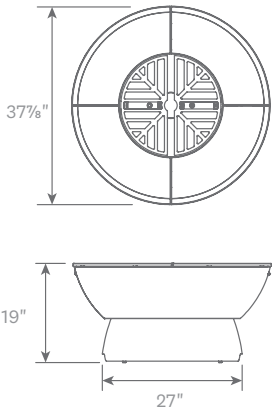

Dimensions

Air Flow

The fire is fed from below and around the side of the bowl. Air flows up through the fire grate to keep your fire burning strong.

Specifications

1. Fuel ..... Wood or Charcoal
   - Bowl ..... Cast Iron
   - Base ..... Cast Iron
   - Weight ..... 300 lbs*
2. *Includes fire pit, fire grate, Meteor base, and grill cooking ring

Finish

- Fire Pit Finish ..... High Temp Coating
- Meteor Base Finish ..... High Temp Coating
- Cooking Ring Finish ..... Food Grade Enamel