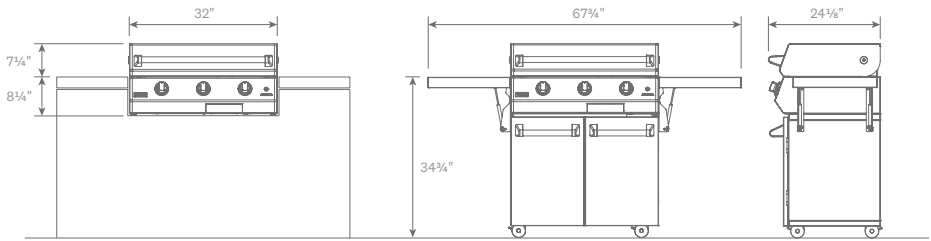

Dimensions

Built-in installations, minimum cutout dimensions

Non-combustible enclosure	8-1/4" H x 32-1/16" W x 19-11/16" D
Combustible enclosure using the Build-In Liner	8-9/16" H x 34" W x 19-15/16" D

HearthStone Outdoor enameled cast iron holds its heat exceptionally well. Please be sure to keep all combustible and non-combustible materials away from the unit while in use (12" for built-in units/ 24" for counter-top units) Please check your local codes.

Specifications

Griddle Material	Enameled Cast Iron	Fuel type	LP
Griddle surface dimensions	29" x 17 1/2"	Fuel conversion to NG	Kit Included
Griddle area	508 sq in	Number of burners	3
Burger count	22	BTUs per burner	9000 BTUs
Exterior Material	304 Stainless Steel	Total surface BTUs	27000 BTUs
Burner Material	304 Stainless Steel	Ignition type	Continuous Spark
Configurations	Built-in / Counter top / Rolling Base	Knobs	LED-lit, orange / white

Note: Refer to the owner's manual for definitive specifications.