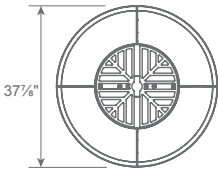

Dimensions

Air Flow

The fire is fed from below and around the side of the bowl. Air flows up through the fire grate to keep your fire burning strong.

Specifications

Fuel ..... Wood or Charcoal
Bowl ..... Cast Iron
Base ..... Cast Iron
Weight ..... 420 lbs*
*Includes fire pit, fire grate, Zenith base, and griddle cooking ring

Finish

Fire Pit Finish ..... High Temp Coating
Zenith Base Finish ..... Powder Coating
Cooking Ring Finish ..... Food Grade Enamel