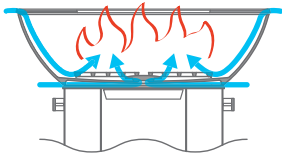

Harness The Fire

Use the Zenith to prepare a meal for a crowd! Choose from grill, griddle or soapstone rings for true versatility in your meal prep! Arrange the fire and coals to control the temp of your grill. And enjoy the glow of the fire under the stars as you prepare a meal to remember. Designed to last a lifetime, the Zenith will continue to delight for years.

The Zenith includes the fire pit, fire grates, Zenith base, and stainless steel cover. Add a cooking ring to complete your fire pit grill.

Dimensions

Air Flow

The fire is fed from below and around the side of the bowl. Air flows up through the fire grate to keep your fire burning strong.