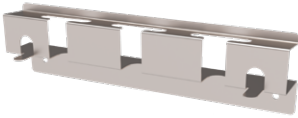

Shown with 2 optional side shelves, tool rack and tool set

Side Shelf 5140-1260

Add optional stainless steel side shelves for more prep space. Sold individually.

Tool Rack 902-0023

Designed for the Pizza Oven with organization in mind, the tool rack attaches to the side of the rolling base or to the ends of the side shelves. It can also be mounted to a wall or built-in counter top.