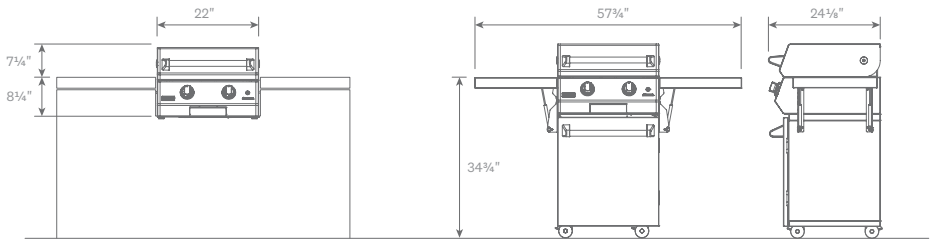

Dimensions

Built-in installations, minimum cutout dimensions

- Non-combustible enclosure ..... 8-1/4" H x 22-1/16" W x 19-11/16" D
- Combustible enclosure using the Build-In Liner ..... 8-9/16" H x 24" W x 19-15/16" D

HearthStone Outdoor enameled cast iron holds its heat exceptionally well. Please be sure to keep all combustible and non-combustible materials away from the unit while in use (12" for built-in units/ 24" for counter-top units) Please check your local codes.

Specifications

Griddle Material	Enameled Cast Iron	Fuel type	LP
Griddle surface dimensions	19" x 17 1/2"	Fuel conversion to NG	Kit Included
Griddle area	333 sq in	Number of burners	2
Burger count	16	BTUs per burner	9000 BTUs
Exterior Material	304 Stainless Steel	Total surface BTUs	18000 BTUs
Burner Material	304 Stainless Steel	Ignition type	Continuous Spark
Configurations	Built-in / Counter top / Rolling Base	Knobs	LED-lit, orange / white

Note: Refer to the owner's manual for definitive specifications.