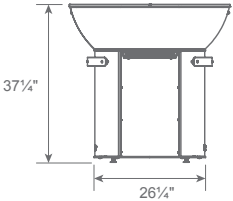

Dimensions

Air Flow

The fire is fed from below and around the side of the bowl. Air flows up through the fire grate to keep your fire burning strong.

Specifications

Fuel ..... Wood or Charcoal
Bowl ..... Cast Iron
Base ..... Cast Iron
Weight ..... 420 lbs*
*Includes fire pit, fire grate, Zenith base, and griddle cooking ring

Finish

Fire Pit Finish ..... High Temp Coating
Zenith Base Finish ..... Powder Coating
Cooking Ring Finish ..... Food Grade Enamel