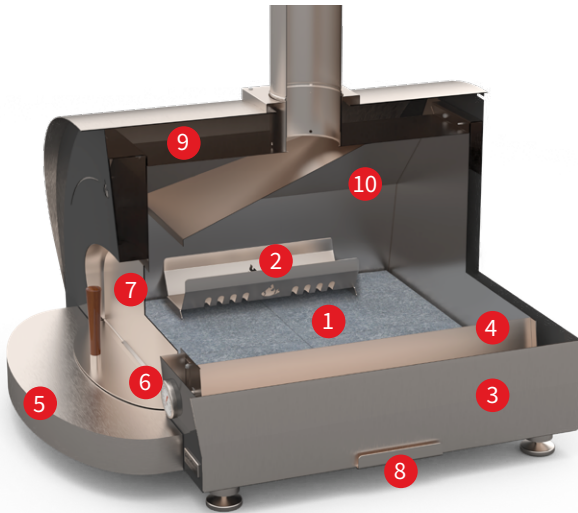

Genio

PIZZA OVEN Model 800-40WO15

The Genio is the ultimate premium experience in outdoor ovens. With a thick soapstone floor, the Genio follows a well-established cooking tradition for thousands of years: using the incredible heat retention properties of soapstone for exceptional cooking results —endlessly delighting your guests.

American made quality construction

Features

---

1. Soapstone cooking surface
  - 4 square feet of cooking space
  - Soapstone stores 3 times more heat than a typical pizza oven brick
  - Soapstone maintains an even heat pie after pie
2. Log rack - elevates the fire for a consistent burn
3. 304 stainless steel outer chassis
  - Rustproof and weather-ready
4. 439 burner grade stainless steel liner
  - Built for a long product life
5. Large front shelf
6. Oven thermometer - located near the cooking surface
7. One-handed removable door frees the second hand for tending the fire or food
8. Hook for storing the door - install on either side
9. Ceramic insulation on all sides for quick heat-up and safer surface temperatures
10. Our GeniusFlow™ oven chamber traps heat and prevents flame spillage