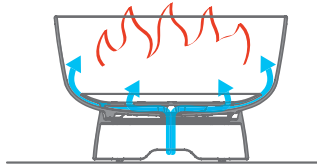

Fire pit cover

The included stainless steel cover will keep the weather out in any season and last a lifetime.

Quality Construction

The Cosmo's 24 inch circumference makes it perfect for smaller backyards and more intimate gatherings. Constructed of premium quality cast iron, the Cosmo is finished with a durable and weather proof enamel meant to last for a lifetime. Our LoSmoke™ air distribution system allows you to enjoy more of the stars and the night air with less smoke. The Cosmo includes the fire pit, fire grate, Cosmo base, and stainless steel cover.

Dimensions

Air Flow

Our LoSmoke™ system delivers a measured amount of air from below and around the side of the bowl. Air flows up through and around the fire grate to keep your fire burning strong.

Specifications